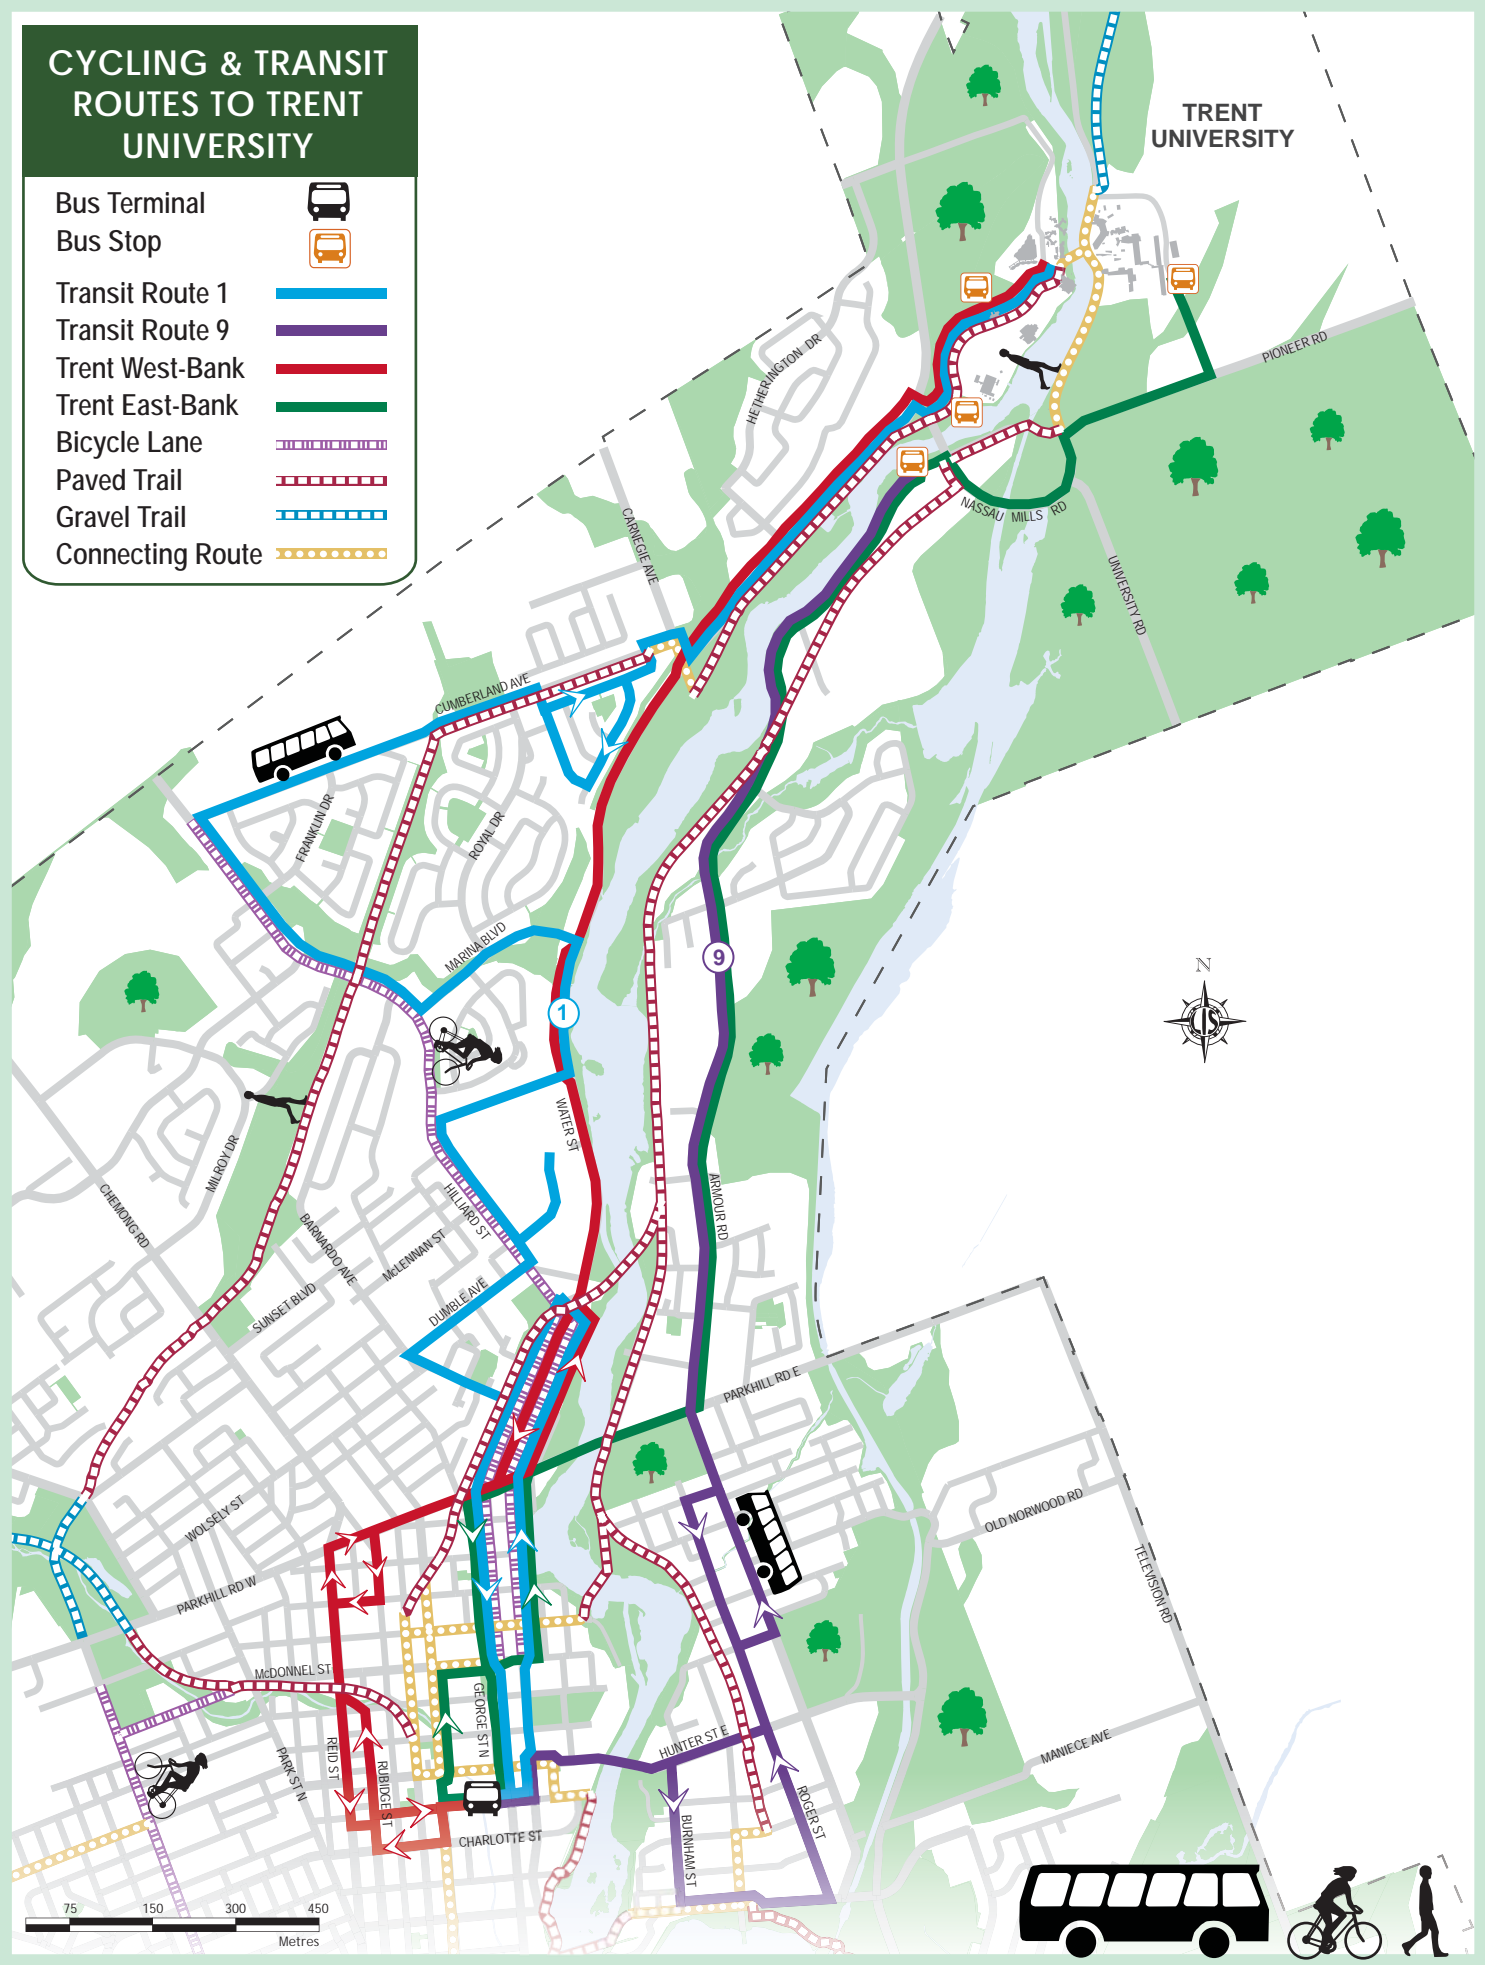

CYCLING & TRANSIT ROUTES TO TRENT UNIVERSITY

- Bus Terminal 
- Bus Stop 
- Transit Route 1 
- Transit Route 9 
- Trent West-Bank 
- Trent East-Bank 
- Bicycle Lane 
- Paved Trail 
- Gravel Trail 
- Connecting Route 