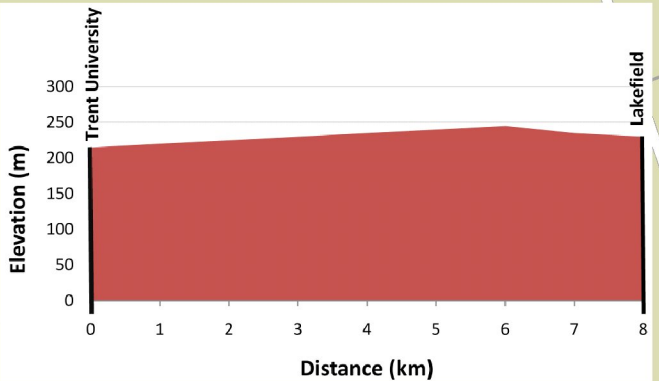

# Trent University to Lakefield

CENOTAPH PARK  
LAKEFIELD  
LOCK 26

Route Profile: Trent University to Lakefield

- Route Details:
- 16 km total distance
  - easy, family friendly
  - trail surface is limestone
  - scenic stretches along waterway
  - food, accomodations, events and swimming available in Lakefield

SMITH, ENNISMORE  
LAKEFIELD TOWNSHIP

DOURO,  
DUMMER  
TOWNSHIP

LOCK 23

LOCK 22

ROTARY TRAIL

TRENT  
UNIVERSITY